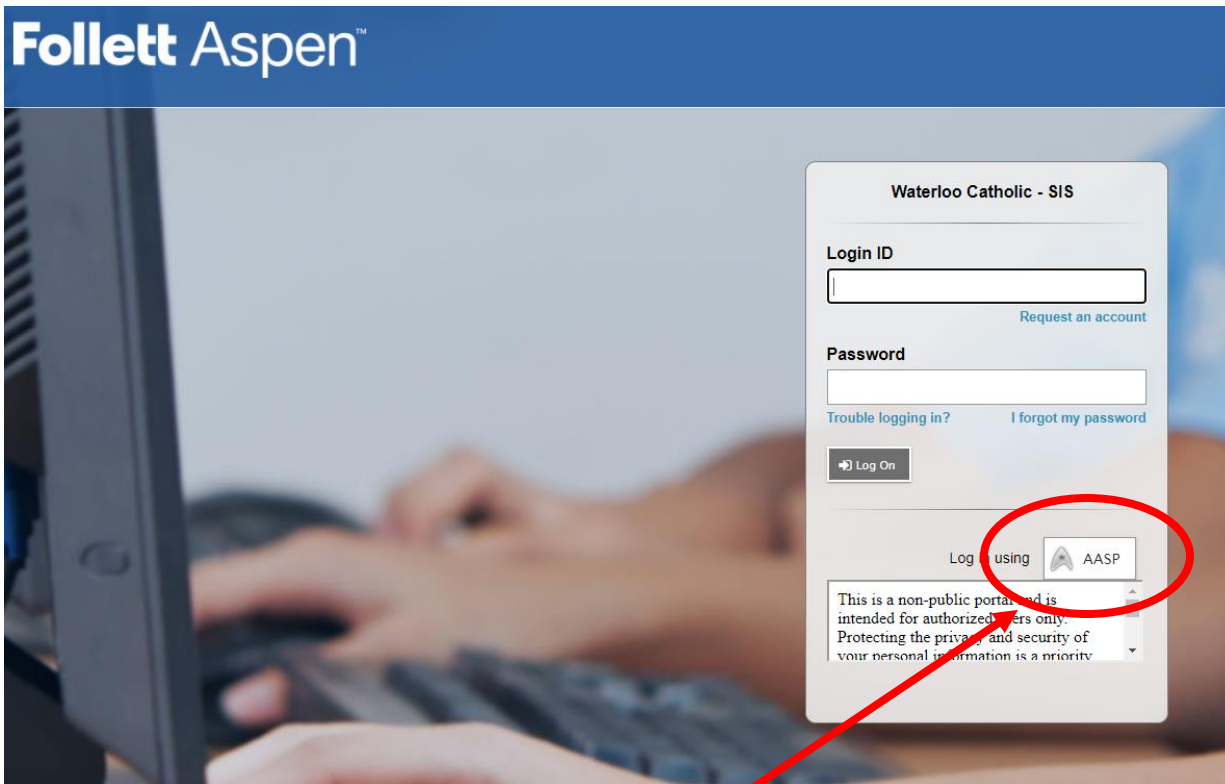

turn on your device (chromebook or desktop computer)

login with your **WCDSB student login**
(chromebook: 12345ABC@wcdsb.ca desktop: 12345ABC)

open a **Chrome browser**

open a tab, search for the **St. Mary's HS website**, or use the link: <https://stmary.wcdsb.ca/>

click on the green **Aspen Student Portal** icon

The screenshot shows the website's navigation bar with links for "Future Eagles", "Parents", "Academics", and "Student Supports". Below this are two blue buttons: "COVID-19 SCHOOL SCREENING TOOL" and "VOLUNTEER AND VISITOR VACCINATION FORM". The main content area features "Quadmester - 1 - Important Information" for "September 7, 2021 - November 12, 2021". A list of links includes "Calendar", "Daily Schedule", "B's Schedule", "Aspen Student Database", and "Student Supports". A "click here" button with a hand icon points to the "Aspen Student Database" link. A red arrow points from the "click here" button to a green "Aspen Student Portal" icon in the footer. The footer also contains logos for "EagleVision Daily Bulletin Board", "BOOK A GUIDANCE APPOINTMENT", "school cash online Pay for student items online", "Safe Spaces LG&TQ2+ Supports", and "Mental Health & Wellbeing".

a new tab will open, and you'll see the following:

do **NOT** enter an **Login ID** (leave it **BLANK**) do **NOT** enter a **Password** (leave it **BLANK**)

DO – click on the white **AASP button** at the bottom right (Log in using AASP)