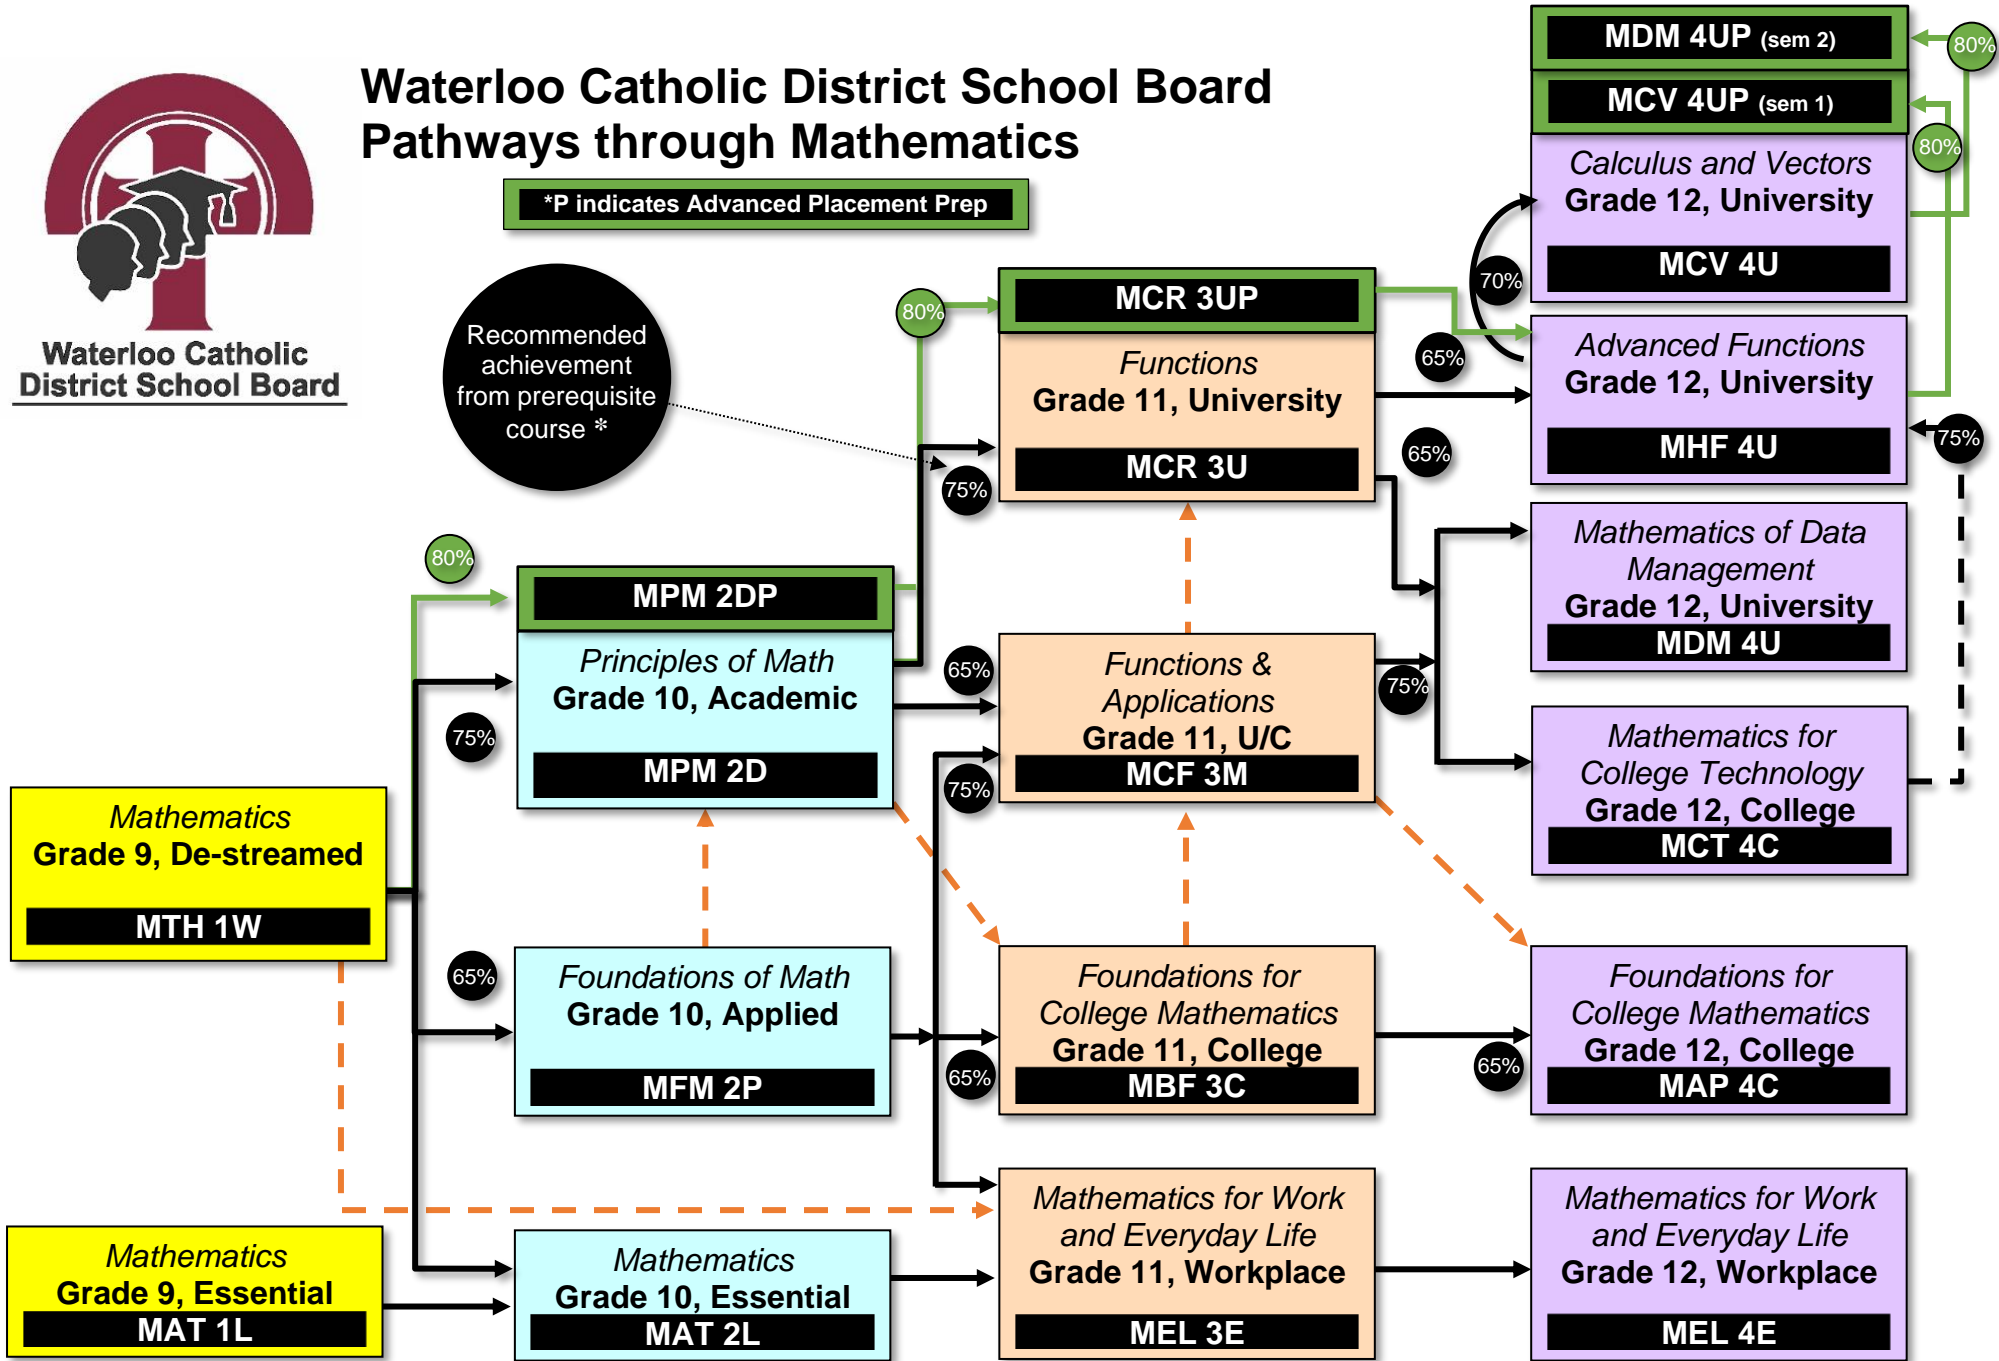

# Waterloo Catholic District School Board Pathways through Mathematics

\*P indicates Advanced Placement Prep

Recommended  
achievement  
from prerequisite  
course \*

Students on a significantly modified elementary math program may benefit from our **Active Program** or **Community Living Program**.

\* Achievement suggestion to help you decide on subsequent course.  
Think of this as a 'confidence rating'; not just a grade.